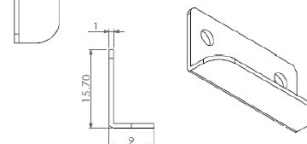

SISO A/S

Mileparken 11
DK-2740 Skovlunde
Denmark
VAT: DK 24786013

Phone +45 45 830 900

www.siso.dk
siso@siso.dk

Danske Bank
Nytorv Branch
Copenhagen
SWIFT: DABADKKK

Account no.
4180 3112 112936
IBAN Account
DK7230003112112936